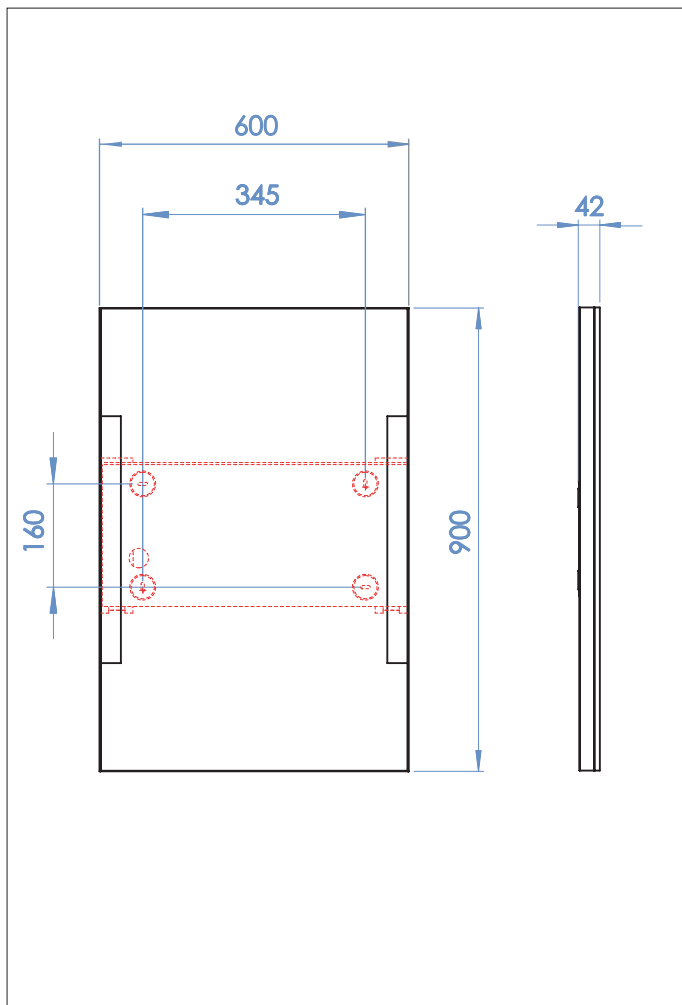

0782

2 x 24w T5		incl.
---------------	--	-------

Zones	2	3
-------	----------	----------

NOTE:
If used with a motion detector, ensure a minimum of 20 minutes ON time.

0406

2 x 14w T5		incl.
---------------	--	-------

81 lm/W

Zones **2** **3**

NOTE:
If used with a motion detector, ensure a minimum of 20 minutes ON time.