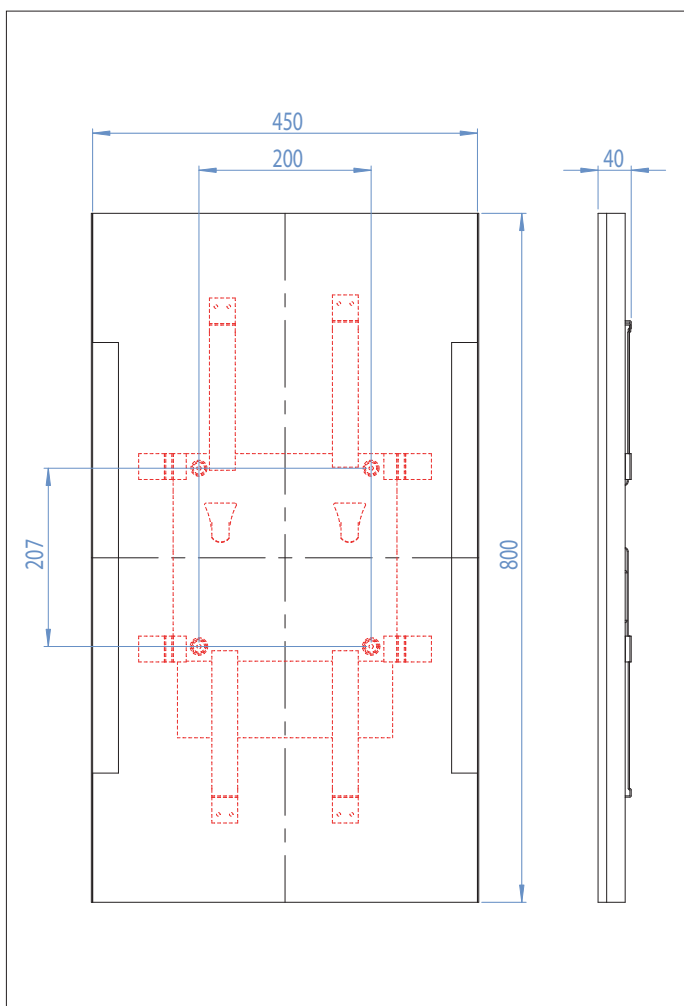

0782

2 x 24w T5		incl.
---------------	--	-------

Zones	2	3
-------	----------	----------

NOTE:
If used with a motion detector, ensure a minimum of 20 minutes ON time.

0406

2 x 14w T5		incl.
---------------	--	-------

81 lm/W

Zones **2** **3**

NOTE:
If used with a motion detector, ensure a minimum of 20 minutes ON time.